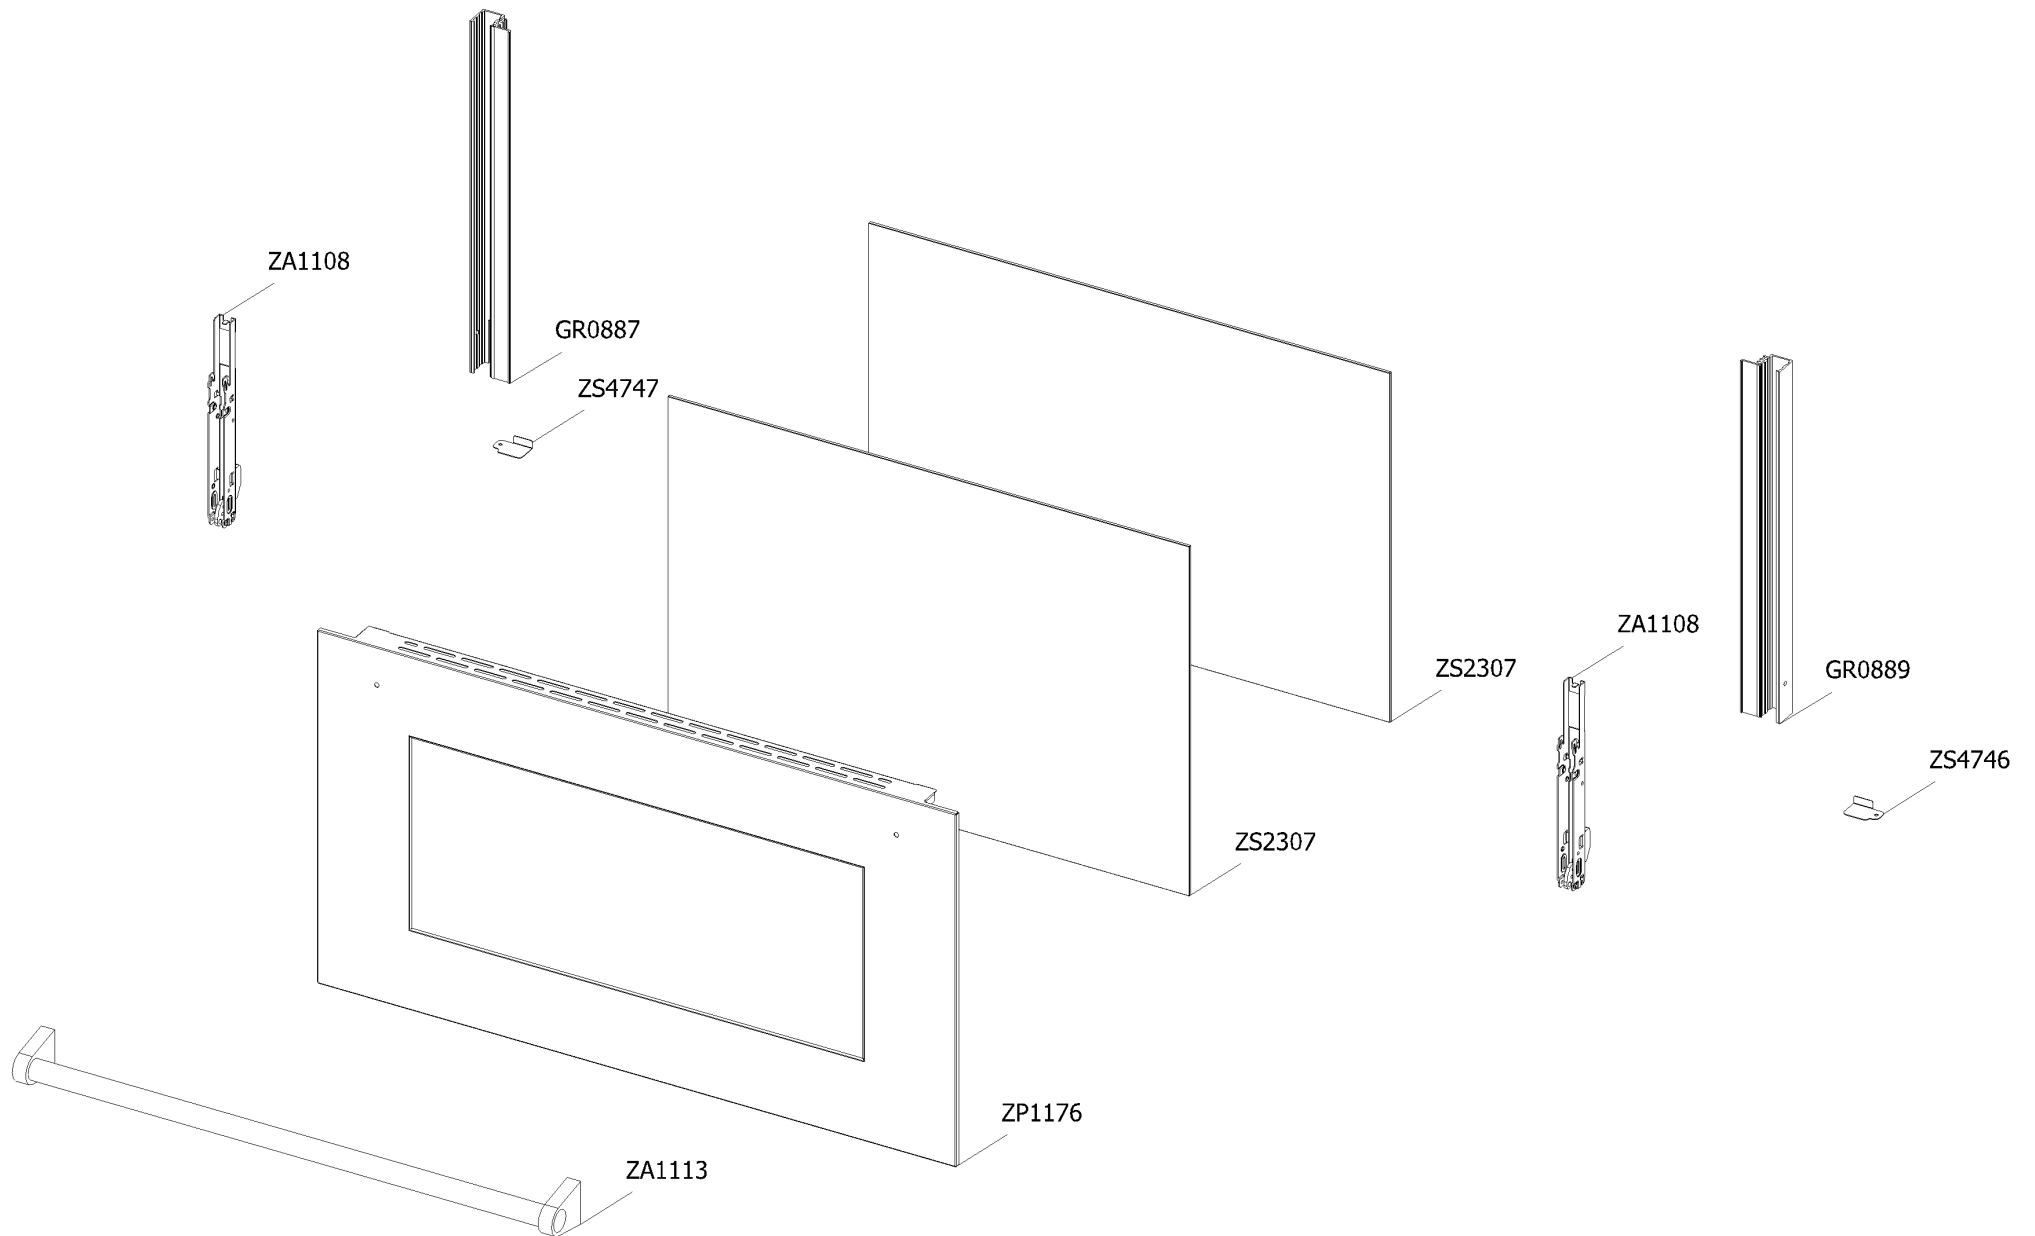

**Cucina genesi GQY9S-5FI SS Steel 240/60 USA**

CLIENTE

<b>Code</b>	<b>Description</b>	<b>Qty</b>	<b>Code</b>	<b>Description</b>	<b>Qty</b>
ZA0815	Steam oven functions switch	1			
ZA0816	Energy regulator for oven 230 V	1			
ZA0883	Power board	1			
ZA0884	Timer (display)	1			
ZA0886	Encoder push oven	1			
ZP1009	Electrical display support	1			
ZP1010	Display support	1			
ZP2001	Commutator support 2 positions	1			

**Cucina genesi GQY9S-5FI SS Steel 240/60 USA**

CLIENTE

<b>Code</b>	<b>Description</b>	<b>Qty</b>	<b>Code</b>	<b>Description</b>	<b>Qty</b>
GP1108	Assembly glued oven door 90	1			
--> GR0887	Assembly door 30/60/90 left bar profile SFT with gasket	1			
--> GR0889	Assembly door 30/60/90 right bar profile SFT with gasket	1			
--> ZA1108	Door hinge for oven 90 triple glass	2			
--> ZA1113	Door oven handle for oven 90 nickel GNS	1			
--> ZP1176	Glued external oven door 90	1			
--> ZS2307	Inner glass oven door 90	2			
--> ZS4746	Right support for inner glass	1			
--> ZS4747	Left support for inner glass	1			